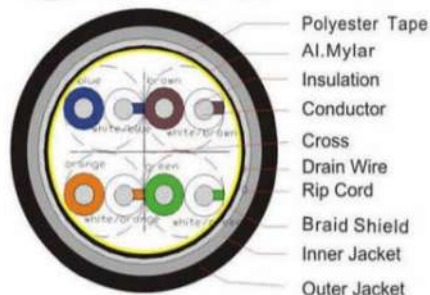

LAN CABLE SF/UTP CAT6 24AWG

SFTP

CAT6 SOLID CONDUCTOR CABLE SFTP 24AWG CCA, 305M(1000ft) bulk cable

COLOR OF PAIRS:

Pair 1	white/blue stripe & blue
Pair 2	white/orange stripe & orange
Pair 3	white/green stripe & green
Pair 4	white/brown stripe & brown

BASIC DESCRIPTION:

Model	Category 6 Cable
Shielding	SF/UTP
Nom.Package	305m(1000ft)/pull box
Marking	Length markings on the cable

SPECIFICATIONS:

Conductor Size	24AWG
Type	Solid CCA
Shape	4pair twisted
Insulation material	PE/HDPE
Diameter over insulation	1.02mm±0.02mm
Cross Divider(Y/N)	Yes
Rip cord(Y/N)	Yes
1st Shield	Al-Foil
2nd Shield	64x0.12mm Al-Mg
Outer diameter	6.2±0.2mm
Jacket material	PVC+PE

Jacket color	Black		
Crtification	CE-CPR-Eca		
Mechanical Properties			
Elongation	Min.300%	Tensile Strength	Min.1.68kg/mm²
Temperature Range	0 to+50(°C)		
Electrical Properities			
Conductor Resistance	≤22Ω/100m	Capacitance Unbalance	Max.330pF/100m
Resistance Unbalance	Max.2%	Impedence	100±15Ω
Insulation Resistance	Max.150Ω/km	Spark Test	2000V
Mutual Capacitance	Max.5600pF/100m	Velocity of Propagation	67%
INSTALLATION:			
Maximum pulling tension	78N		
Nominal weight	10.75kg/box		
Minimum installed bend radius	20mm		