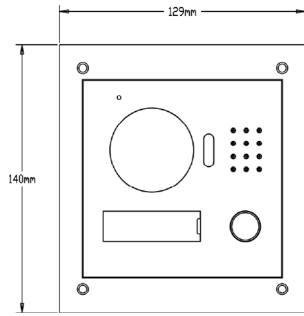

Interface

Door Control	2(1 relay out for main lock, 1 extended by access control module)
Alarm In	2(1ch unlock button, 1ch feedback)
RS485	1

Network

Ethernet	10M/100Mbps Self-adaptive
Network Protocol	TCP/IP

Ethernet	10M/100Mbps Self-adaptive
Network Protocol	TCP/IP

General

Ingress Protection	IP54, IK07
Tamper Switch	1
Installation	Surface & Flush
Material	Stainless Steel
Power	DC 12V
Power Consumption	Work ≤10W
Working Temperature	-30°C to +60°C
Relative Humidity	10%RH-90%RH
Dimensions	129.9mm×32.2mm×140mm
Weight	0.8kg

Dimensions

Application