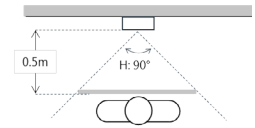

Ethernet	10M/100Mbps Self-adaptive
Network Protocol	TCP/IP

General

Ingress Protection	IP54, IK07
Tamper Switch	1
Installation	Surface & Flush
Material	Stainless Steel
Power	DC 12V
Power Consumption	Work ≤10W
Working Temperature	-30°C to +60°C
Relative Humidity	10%RH-90%RH
Dimensions	129.9mm×32.2mm×140mm
Weight	0.8kg

Dimensions

Application