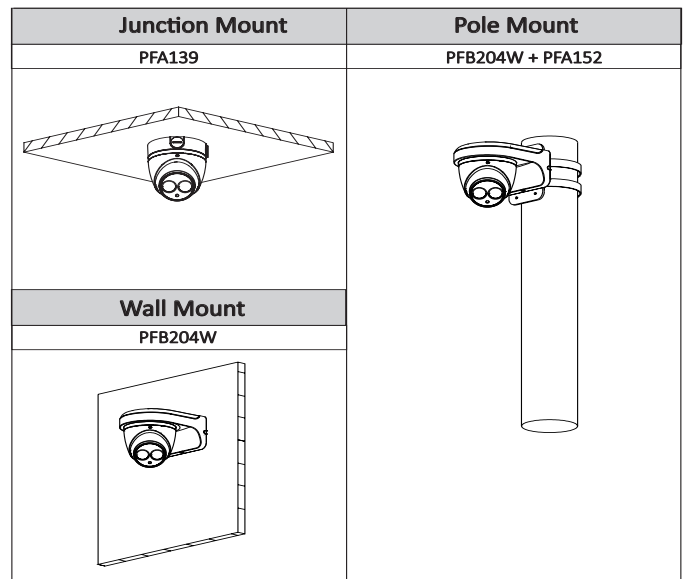

Construction

Casing	Metal
Dimensions	Φ106mm×93.7mm (4.17"×3.69")
Net Weight	0.47Kg (1.04lb)
Gross Weight	0.65Kg (1.43lb)

Ordering Information

Type	Part Number	Description
2MP camera	DH-IPC-HDW4231EMP-AS-0360B	2MP IR Eyeball Network Camera, PAL
	DH-IPC-HDW4231EMN-AS-0360B	2MP IR Eyeball Network Camera, NTSC
	IPC-HDW4231EMP-AS-0360B	2MP IR Eyeball Network Camera, PAL
	IPC-HDW4231EMN-AS-0360B	2MP IR Eyeball Network Camera, NTSC
	DH-IPC-HDW4231EMP-AS-0280B	2MP IR Eyeball Network Camera, PAL
	DH-IPC-HDW4231EMN-AS-0280B	2MP IR Eyeball Network Camera, NTSC
	IPC-HDW4231EMP-AS-0280B	2MP IR Eyeball Network Camera, PAL
	IPC-HDW4231EMN-AS-0280B	2MP IR Eyeball Network Camera, NTSC
	DH-IPC-HDW4231EMP-AS-0600B	2MP IR Eyeball Network Camera, PAL
	DH-IPC-HDW4231EMN-AS-0600B	2MP IR Eyeball Network Camera, NTSC
	IPC-HDW4231EMP-AS-0600B	2MP IR Eyeball Network Camera, PAL
	IPC-HDW4231EMN-AS-0600B	2MP IR Eyeball Network Camera, NTSC
Accessories (optional)	PFB204W	Wall mount
	PFA139	Junction box
	PFA152	Pole Mount

Accessories

Optional:

PFA139 Junction Box

PFB204W Wall Mount

PFA152 Pole Mount

Dimensions (mm/inch)